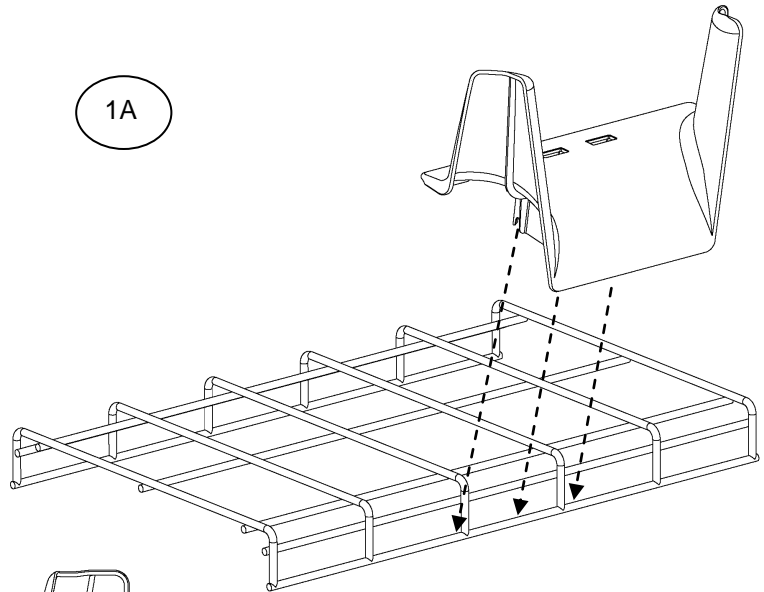

Wyr-Grid Sidewall and Bottom Waterfall

For Use With *PANDUIT*

Wyr-Grid PATHWAY SYSTEMS

Part numbers: WGSWF4 and WGBTMWF**

© Panduit Corp. 2013

INSTALLATION INSTRUCTIONS

RW276

1A