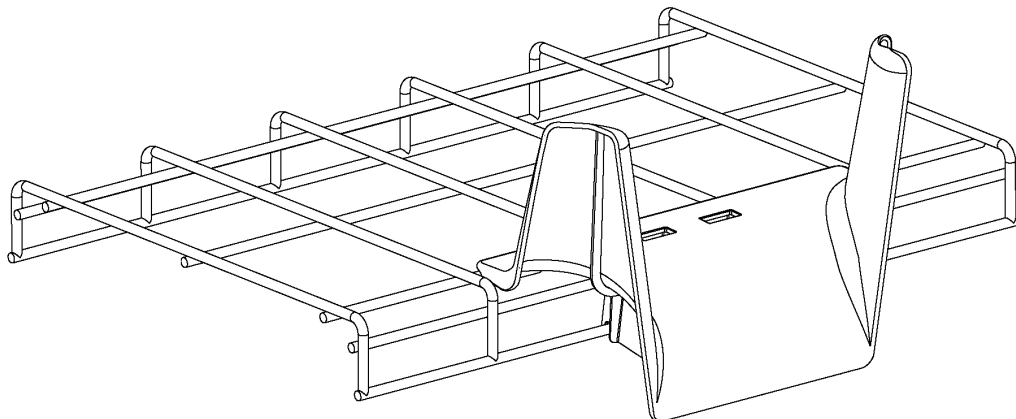

Wyr-Grid Sidewall and Bottom Waterfall

For Use With *PANDUIT*

Wyr-Grid PATHWAY SYSTEMS

Part numbers: WGSWF4 and WGBTMWF**

© Panduit Corp. 2013

INSTALLATION INSTRUCTIONS

RW276

1A

1B

2

For Technical Support: www.panduit.com/resources/install_maintain.asp