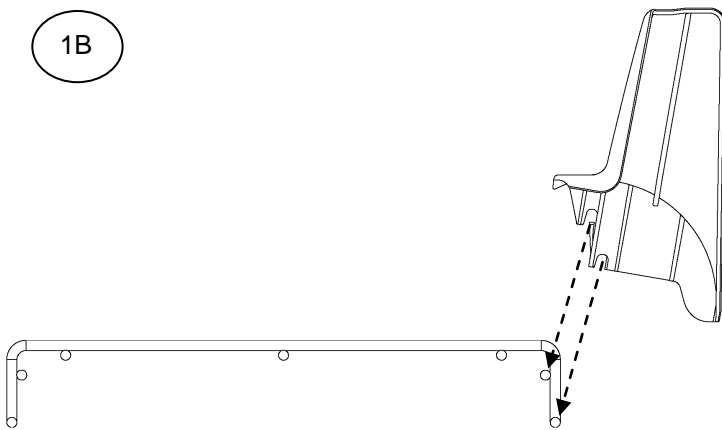

Wyr-Grid Sidewall and Bottom Waterfall

For Use With *PANDUIT*

Wyr-Grid PATHWAY SYSTEMS

Part numbers: WGSWF4 and WGBTMWF**

© Panduit Corp. 2013

INSTALLATION INSTRUCTIONS

RW276

1A

1B

2

For Technical Support: www.panduit.com/resources/install_maintain.asp