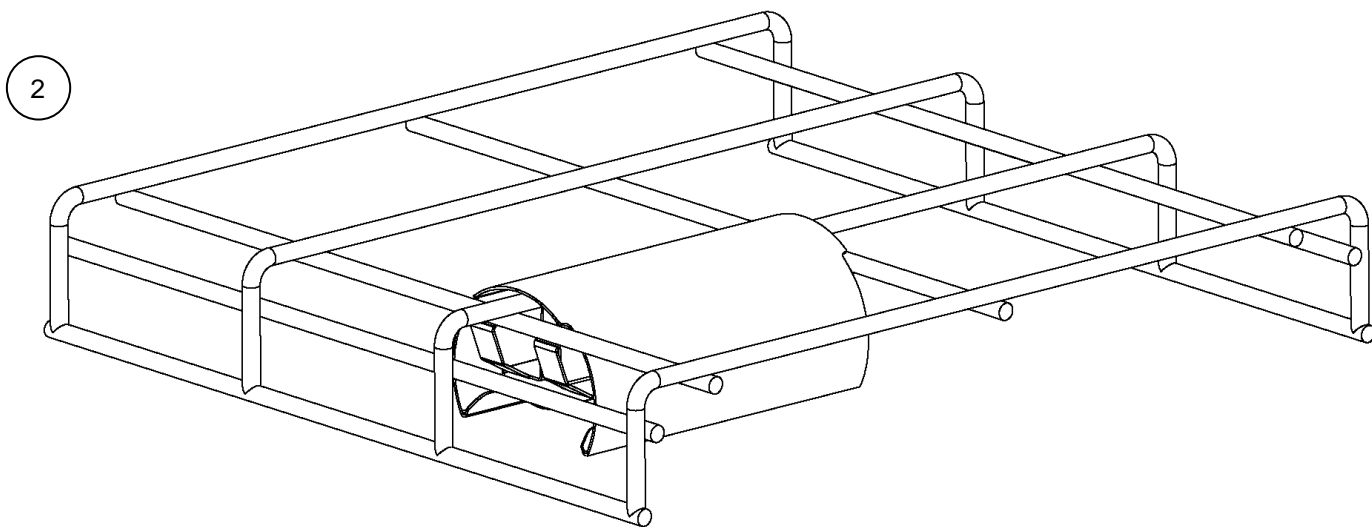

For Instructions in Local Languages
and Technical Support:
www.panduit.com/resources/install_maintain.asp

PANDUIT
www.panduit.com

E-mail:
techsupport@panduit.com
Phone:
866-405-6654