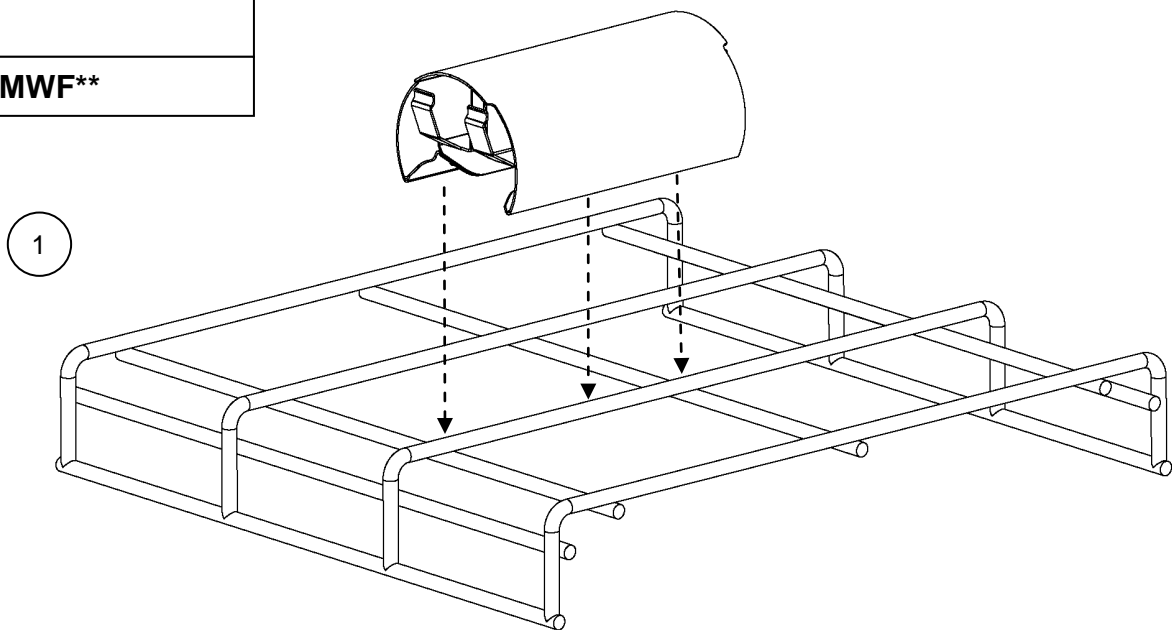

For Instructions in Local Languages
and Technical Support:
www.panduit.com/resources/install_maintain.asp

PANDUIT
www.panduit.com

E-mail:
techsupport@panduit.com
Phone:
866-405-6654